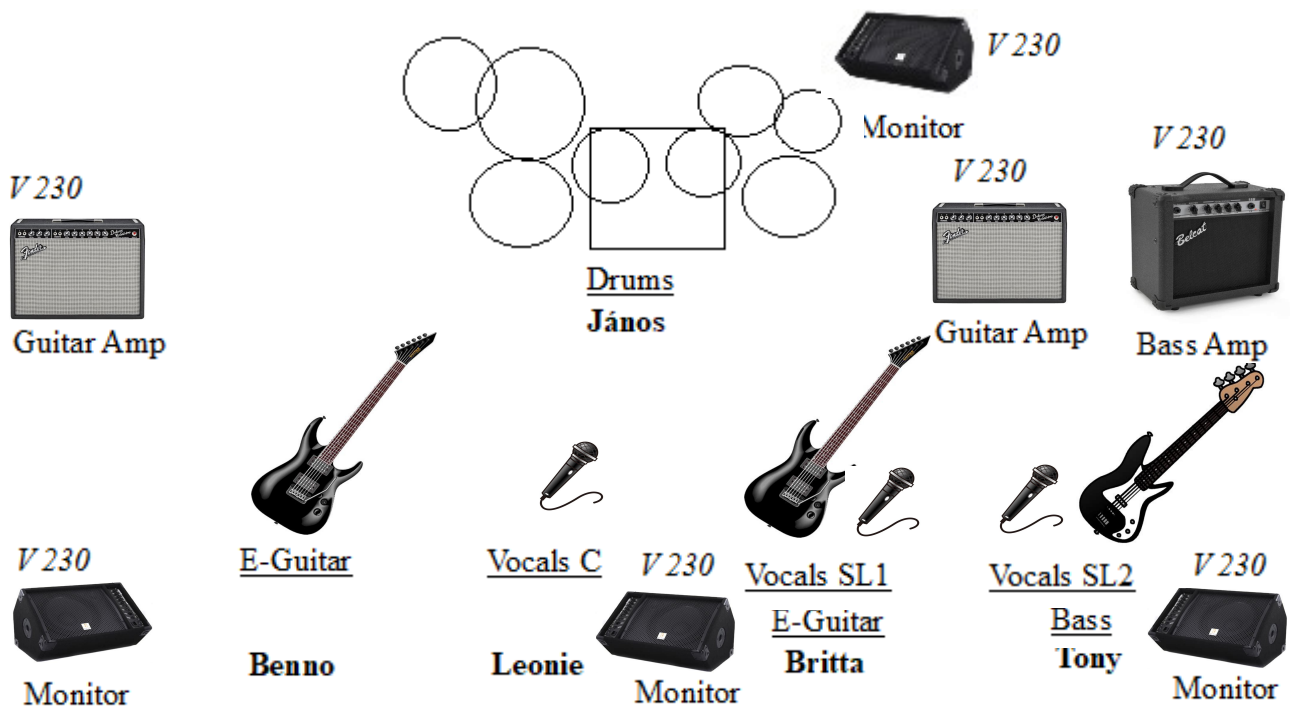

Kanalliste:

Kanal	Instrument	Mikrofonierung (Vorschlag)	Stand
1	Kick In	Beta 91	x
2	Kick Out	D6*	Claw
3	Snare Top	Beta 57	Claw
4	Snare Bottom	Beta 57*	Claw
5	Hi Hat	Kondensator*	groß
6	Tom 1	D2	Claw
7	Tom 2	D2	Claw
8	Tom 3	D4	Claw
9	OVH L	Kondensator*	groß
10	OVH R	Kondensator*	groß
11	Bass	Sm 57*	Claw
12	E- Guitar	SM 57*	Claw
13	E- Guitar	SM 57*	Claw
14	Vocals C	SM 58	groß
15	Vocals SL1	SM58	groß
16	Vocals SL2	SM58	groß

*kann nach Absprache in kleinen Locations weggelassen werden

Bühnenplan:

Wir sind freundlich und unkompliziert und freuen uns mit euch auf einen geilen Abend!

The Jeals

+49 152 02402265

thejeals13@gmail.com